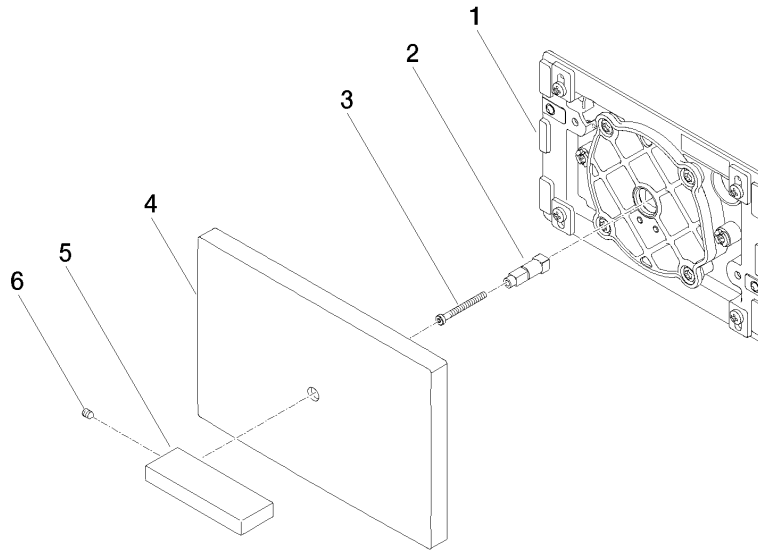

12 660 979

mm [inches]

12 660 979

Parts for other finishes can be found here: Brushed Platinum

Spare parts list

No.	Item Number	Name	Quantity used	Delivery time
1	04 28 01 053 00 90	plate	1	2
2	09 18 20 038 90	base	1	2
3	09 30 30 086 90	screw	1	2
4	09 11 01 179-00	cover	1	10
5	09 20 97 057-00	handle	1	10
6	09 31 11 058 90	pin	1	2